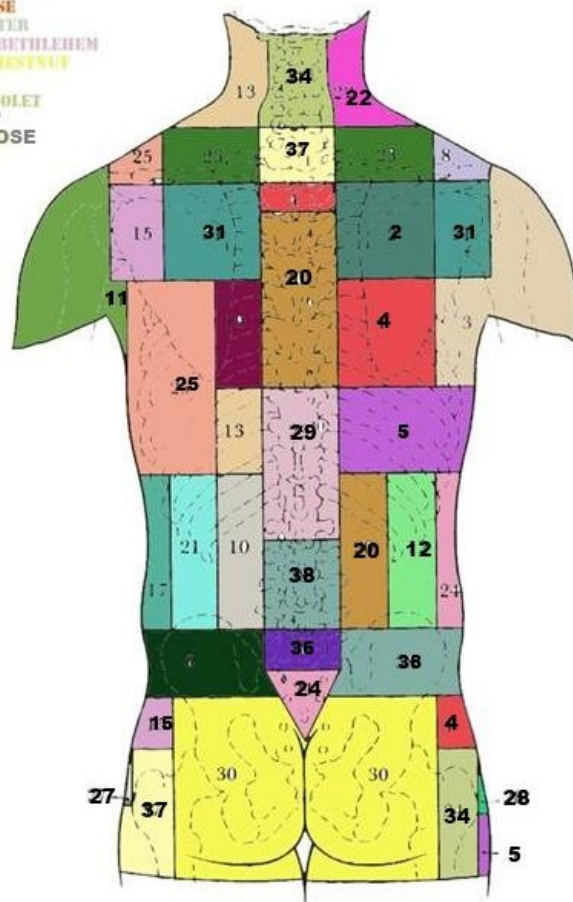

- 1: AGRIMONY
- 2: ASPEN
- 3: BEECH
- 4: CENTAURY
- 5: CERATO
- 6: CHERRY PLUM
- 8: CHICORY
- 10: CRAB APPLE
- 11: ELM
- 12: GENTIAN
- 13: GORSE

- 14: HEATHER
- 15: HOLLY
- 16: HONEYSUCKLE
- 17: HORNBEAM
- 19: LARCH

- 20: HEMULUS
- 21: MUSTARD
- 22: OAK
- 23: OLIVE
- 24: PINE
- 25: RED CHESTNUT
- 26: ROCK ROSE
- 27: ROCK WATER
- 29: STAR OF BETHLEHEM
- 30: SWEET CHESTNUT
- 31: VERVAIN
- 34: WATER VIOLET
- 36: WILD OAT
- 37: WILD ROSE
- 38: WILLOW