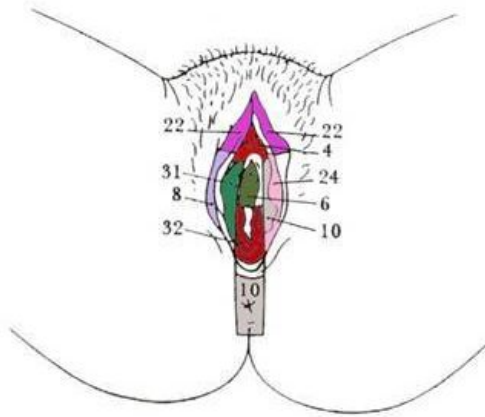

**Pianta del piede**

destro

**Gamba sinistra**

- 1: AGRIMONY**
- 2: ASPEN**
- 3: BEECH**
- 4: CENTAURY**
- 6: CHERRY PLUM**
- 8: CHICORY**
- 9: CLEMATIS**
- 10: CRAB APPLE**
- 12: GENTIAN**
- 15: HOLLY**
- 21: MUSTARD**
- 24: PINE**
- 26: ROCK ROSE**
- 27: ROCK WATER**
- 30: SWEET CHESTNUT**
- 32: VINE**
- 33: WALNUT**
- 34: WATER VIOLET**
- 35: WHITE CHESTNUT**
- 37: WILD ROSE**
- 38: WILLOW**

**Pianta del piede**

sinistro

- 1: AGRIMONY
- 3: BEECH
- 4: CENTAURY
- 5: CERATO
- 6: CHERRY PLUM
- 7: CHESTNUT BUD
- 8: CHICORY
- 9: CLEMATIS
- 12: GENTIAN
- 13: GORSE
- 15: HOLLY
- 16: HONEYSUCKLE
- 17: HORNBEAM
- 20: MIMULUS
- 21: MUSTARD
- 22: OAK
- 23: OLIVE
- 24: PINE
- 26: ROCK ROSE
- 27: ROCK WATER
- 28: SCLERANTHUS
- 29: STAR OF BETHLEHEM
- 30: SWEET CHESTNUT
- 31: VERVAIN
- 32: VINE
- 33: WALNUT
- 34: WATER VIOLET
- 35: WHITE CHESTNUT
- 36: WILD OAT
- 37: WILD ROSE
- 38: WILLOW

Genitali

- 4: CENTAURY
- 6: CHERRY PLUM
- 8: CHICORY
- 10: CRAB APPLE
- 12: GENTIAN
- 15: HOLLY
- 18: IMPATIENS
- 19: LARCH
- 20: MIMULUS
- 21: MUSTARD
- 22: OAK
- 24: PINE
- 26: ROCK ROSE
- 30: SWEET CHESTNUT
- 31: VERVAIN
- 32: VINE
- 37: WILD ROSE

Genitali

maschili