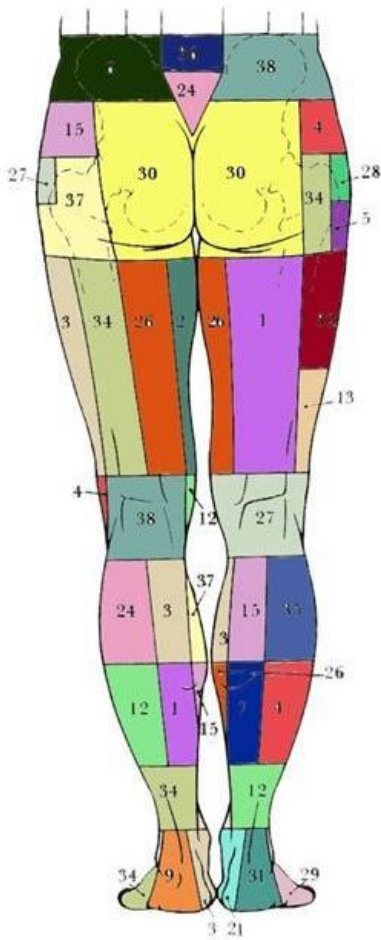

Mano sinistra

esterno

interno

**Gamba destra**

- 1: AGRIMONY**
- 3: BEECH**
- 4: CENTAURY**
- 5: CERATO**
- 6: CHERRY PLUM**
- 7: CHESTNUT BUD**
- 10: CRAB APPLE**
- 12: GENTIAN**
- 13: GORSE**
- 14: HEATHER**
- 15: HOLLY**
- 16: HONEYSUCKLE**
- 17: HORNBEAM**
- 20: MIMULUS**
- 21: MUSTARD**
- 24: PINE**
- 26: ROCK ROSE**
- 27: ROCK WATER**
- 28: SCLERANTHUS**
- 29: STAR OF BETHLEHEM**
- 30: SWEET CHESTNUT**
- 31: VERVAIN**
- 32: VINE**
- 34: WATER VIOLET**
- 35: WHITE CHESTNUT**
- 36: WILD OAT**
- 37: WILD ROSE**
- 38: WILLOW**

**Pianta del piede**

destro

**Gamba sinistra**

- 1: AGRIMONY**
- 2: ASPEN**
- 3: BEECH**
- 4: CENTAURY**
- 6: CHERRY PLUM**
- 8: CHICORY**
- 9: CLEMATIS**
- 10: CRAB APPLE**
- 12: GENTIAN**
- 15: HOLLY**
- 21: MUSTARD**
- 24: PINE**
- 26: ROCK ROSE**
- 27: ROCK WATER**
- 30: SWEET CHESTNUT**
- 32: VINE**
- 33: WALNUT**
- 34: WATER VIOLET**
- 35: WHITE CHESTNUT**
- 37: WILD ROSE**
- 38: WILLOW**

**Pianta del piede**

sinistro

- 1: AGRIMONY
- 3: BEECH
- 4: CENTAURY
- 5: CERATO
- 6: CHERRY PLUM
- 7: CHESTNUT BUD
- 8: CHICORY
- 9: CLEMATIS
- 12: GENTIAN
- 13: GORSE
- 15: HOLLY
- 16: HONEYSUCKLE
- 17: HORNBEAM
- 20: MIMULUS
- 21: MUSTARD
- 22: OAK
- 23: OLIVE
- 24: PINE
- 26: ROCK ROSE
- 27: ROCK WATER
- 28: SCLERANTHUS
- 29: STAR OF BETHLEHEM
- 30: SWEET CHESTNUT
- 31: VERVAIN
- 32: VINE
- 33: WALNUT
- 34: WATER VIOLET
- 35: WHITE CHESTNUT
- 36: WILD OAT
- 37: WILD ROSE
- 38: WILLOW

Genitali

- 4: CENTAURY
- 6: CHERRY PLUM
- 8: CHICORY
- 10: CRAB APPLE
- 12: GENTIAN
- 15: HOLLY
- 18: IMPATIENS
- 19: LARCH
- 20: MIMULUS
- 21: MUSTARD
- 22: OAK
- 24: PINE
- 26: ROCK ROSE
- 30: SWEET CHESTNUT
- 31: VERVAIN
- 32: VINE
- 37: WILD ROSE