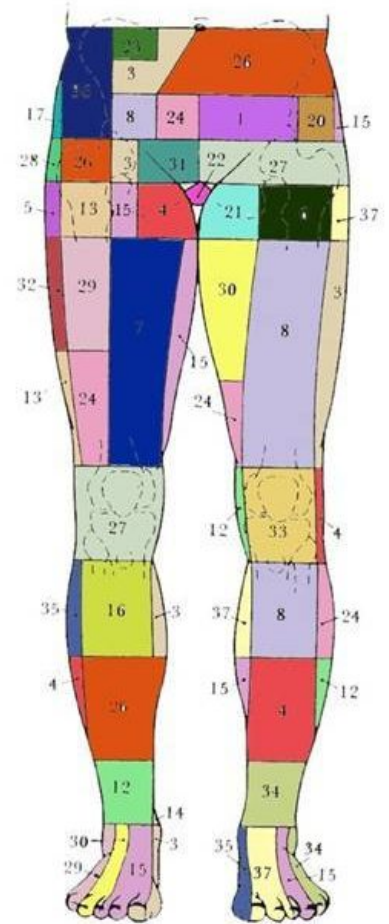

Mano sinistra

esterno

interno

**Gamba destra**

- 1: AGRIMONY**
- 3: BEECH**
- 4: CENTAURY**
- 5: CERATO**
- 6: CHERRY PLUM**
- 7: CHESTNUT BUD**
- 10: CRAB APPLE**
- 12: GENTIAN**
- 13: GORSE**
- 14: HEATHER**
- 15: HOLLY**
- 16: HONEYSUCKLE**
- 17: HORNBEAM**
- 20: MIMULUS**
- 21: MUSTARD**
- 24: PINE**
- 26: ROCK ROSE**
- 27: ROCK WATER**
- 28: SCLERANTHUS**
- 29: STAR OF BETHLEHEM**
- 30: SWEET CHESTNUT**
- 31: VERVAIN**
- 32: VINE**
- 34: WATER VIOLET**
- 35: WHITE CHESTNUT**
- 36: WILD OAT**
- 37: WILD ROSE**
- 38: WILLOW**

**Pianta del piede**

destro

**Gamba sinistra**

- 1: AGRIMONY**
- 2: ASPEN**
- 3: BEECH**
- 4: CENTAURY**
- 6: CHERRY PLUM**
- 8: CHICORY**
- 9: CLEMATIS**
- 10: CRAB APPLE**
- 12: GENTIAN**
- 15: HOLLY**
- 21: MUSTARD**
- 24: PINE**
- 26: ROCK ROSE**
- 27: ROCK WATER**
- 30: SWEET CHESTNUT**
- 32: VINE**
- 33: WALNUT**
- 34: WATER VIOLET**
- 35: WHITE CHESTNUT**
- 37: WILD ROSE**
- 38: WILLOW**

**Pianta del piede**

sinistro

- 1: AGRIMONY
- 3: BEECH
- 4: CENTAURY
- 5: CERATO
- 6: CHERRY PLUM
- 7: CHESTNUT BUD
- 8: CHICORY
- 9: CLEMATIS
- 12: GENTIAN
- 13: GORSE
- 15: HOLLY
- 16: HONEYSUCKLE
- 17: HORNBEAM
- 20: MIMULUS
- 21: MUSTARD
- 22: OAK
- 23: OLIVE
- 24: PINE
- 26: ROCK ROSE
- 27: ROCK WATER
- 28: SCLERANTHUS
- 29: STAR OF BETHLEHEM
- 30: SWEET CHESTNUT
- 31: VERVAIN
- 32: VINE
- 33: WALNUT
- 34: WATER VIOLET
- 35: WHITE CHESTNUT
- 36: WILD OAT
- 37: WILD ROSE
- 38: WILLOW

Genitali

- 4: CENTAURY
- 6: CHERRY PLUM
- 8: CHICORY
- 10: CRAB APPLE
- 12: GENTIAN
- 15: HOLLY
- 18: IMPATIENS
- 19: LARCH
- 20: MIMULUS
- 21: MUSTARD
- 22: OAK
- 24: PINE
- 26: ROCK ROSE
- 30: SWEET CHESTNUT
- 31: VERVAIN
- 32: VINE
- 37: WILD ROSE