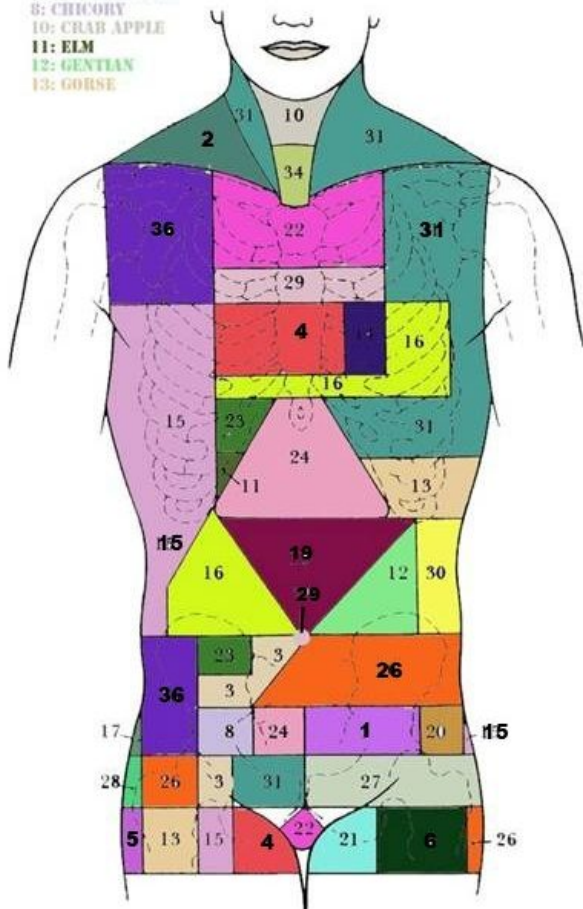

- 1: AGRIMONY
- 2: ASPEN
- 3: BEECH
- 4: CENTAURY
- 5: CERATO
- 6: CHERRY PLUM
- 8: CHICORY
- 10: CRAB APPLE
- 11: ELM
- 12: GENTIAN
- 13: GORSE

- 14: HEATHER
- 15: HOLLY
- 16: HONEYSUCKLE
- 17: HORNBEAM
- 19: LARCH

- 20: HEMULUS
- 21: MUSTARD
- 22: OAK
- 23: OLIVE
- 24: PINE
- 25: RED CHESTNUT
- 26: ROCK ROSE
- 27: ROCK WATER
- 29: STAR OF BETHLEHEM
- 30: SWEET CHESTNUT
- 31: VERVAIN
- 34: WATER VIOLET
- 36: WILD OAT
- 37: WILD ROSE
- 38: WILLOW